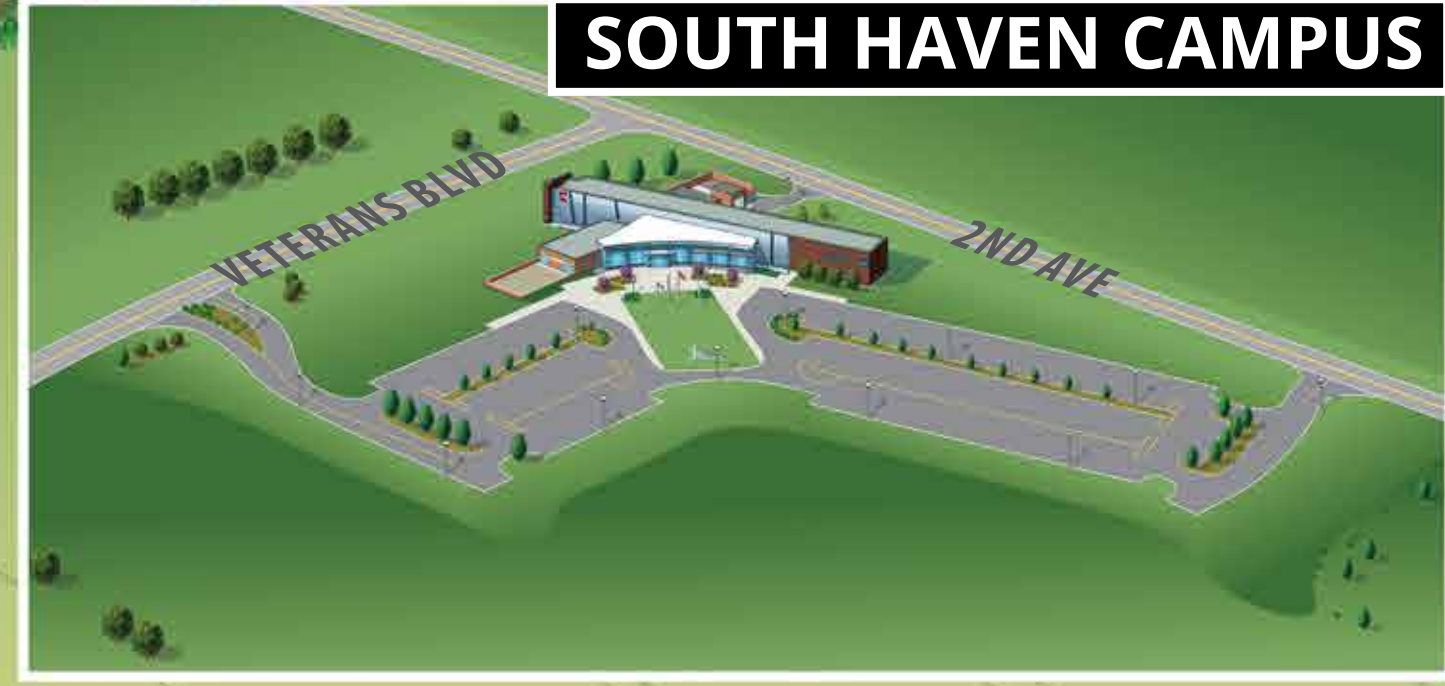

125 Veterans Blvd. • South Haven, MI 49090 • (269) 637-7500

SOUTH HAVEN CAMPUS

1905 Foundation Drive • Niles, MI 49120 • (269) 695-1391

NILES-BERTRAND CROSSING CAMPUS

LAKE MICHIGAN COLLEGE
2755 E. Napier Avenue
Benton Harbor, MI 49022
(800) 252-1562 or (269) 927-1000
lakemichigancollege.edu

LEGEND

MAIN BUILDING:

- 1. A Wing
- 2. B Wing
- 3. C Wing
- 4. D Wing
- 5. L Wing

- 6. Beckwith Hall
- 7. Hanson Technology Center/Fab Lab
- 8. Todd Center

THE MENDEL CENTER:

- 9. Mainstage
- 10. Hanson Theatre
- 11. Grand Upton Hall

- 12. Welch Center for Wine & Viticulture

- A** Designated Parking Lots (A,B,C,E)
- P** Additional Parking Lots